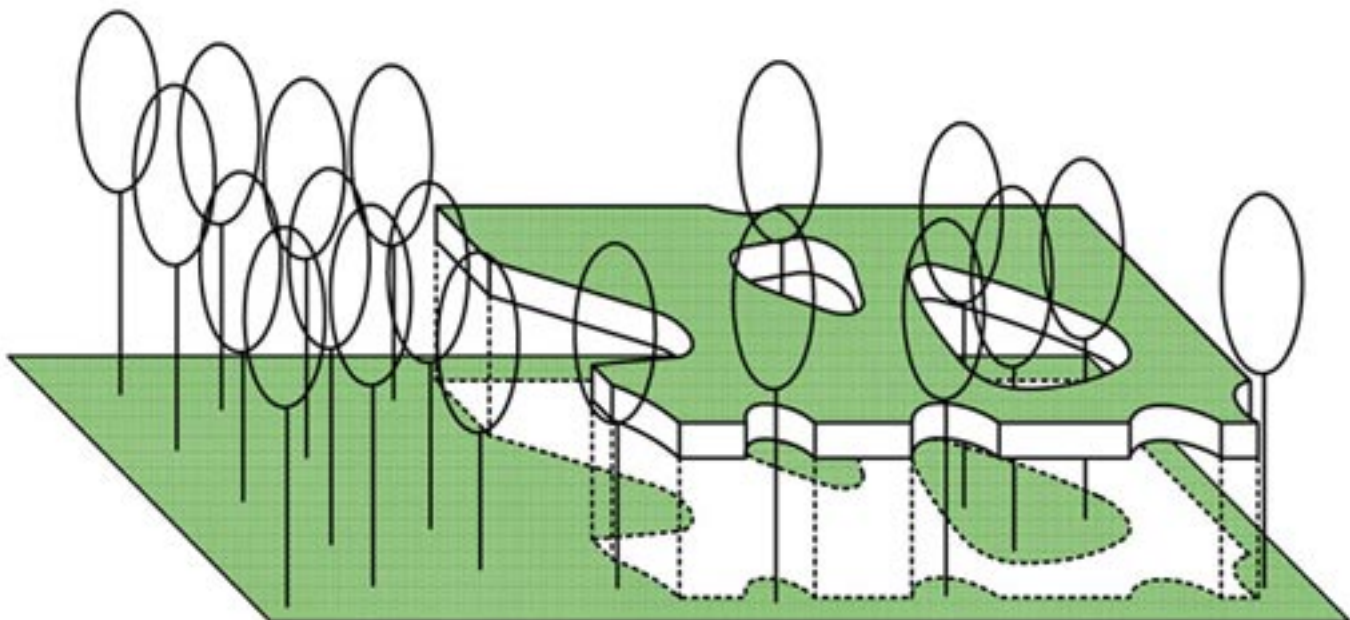

- cutting the territory around the trees
- formation of new surfaces in the air