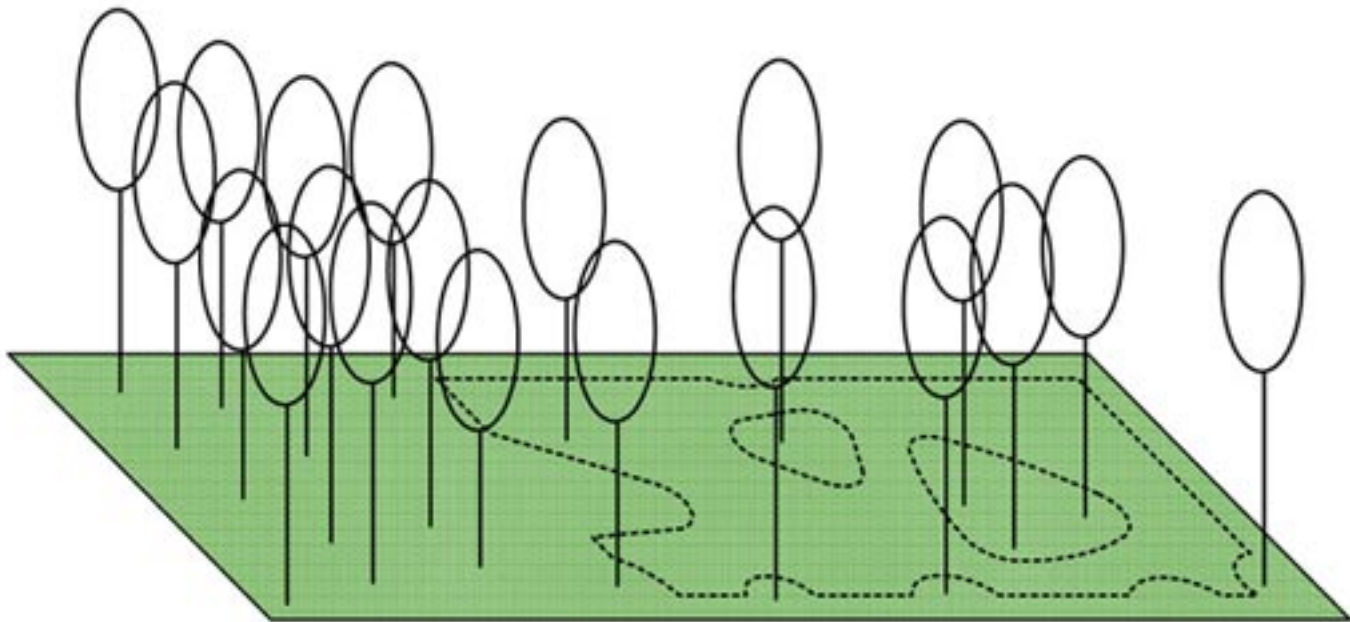

- preserving the trees
- facilities placed between the trees