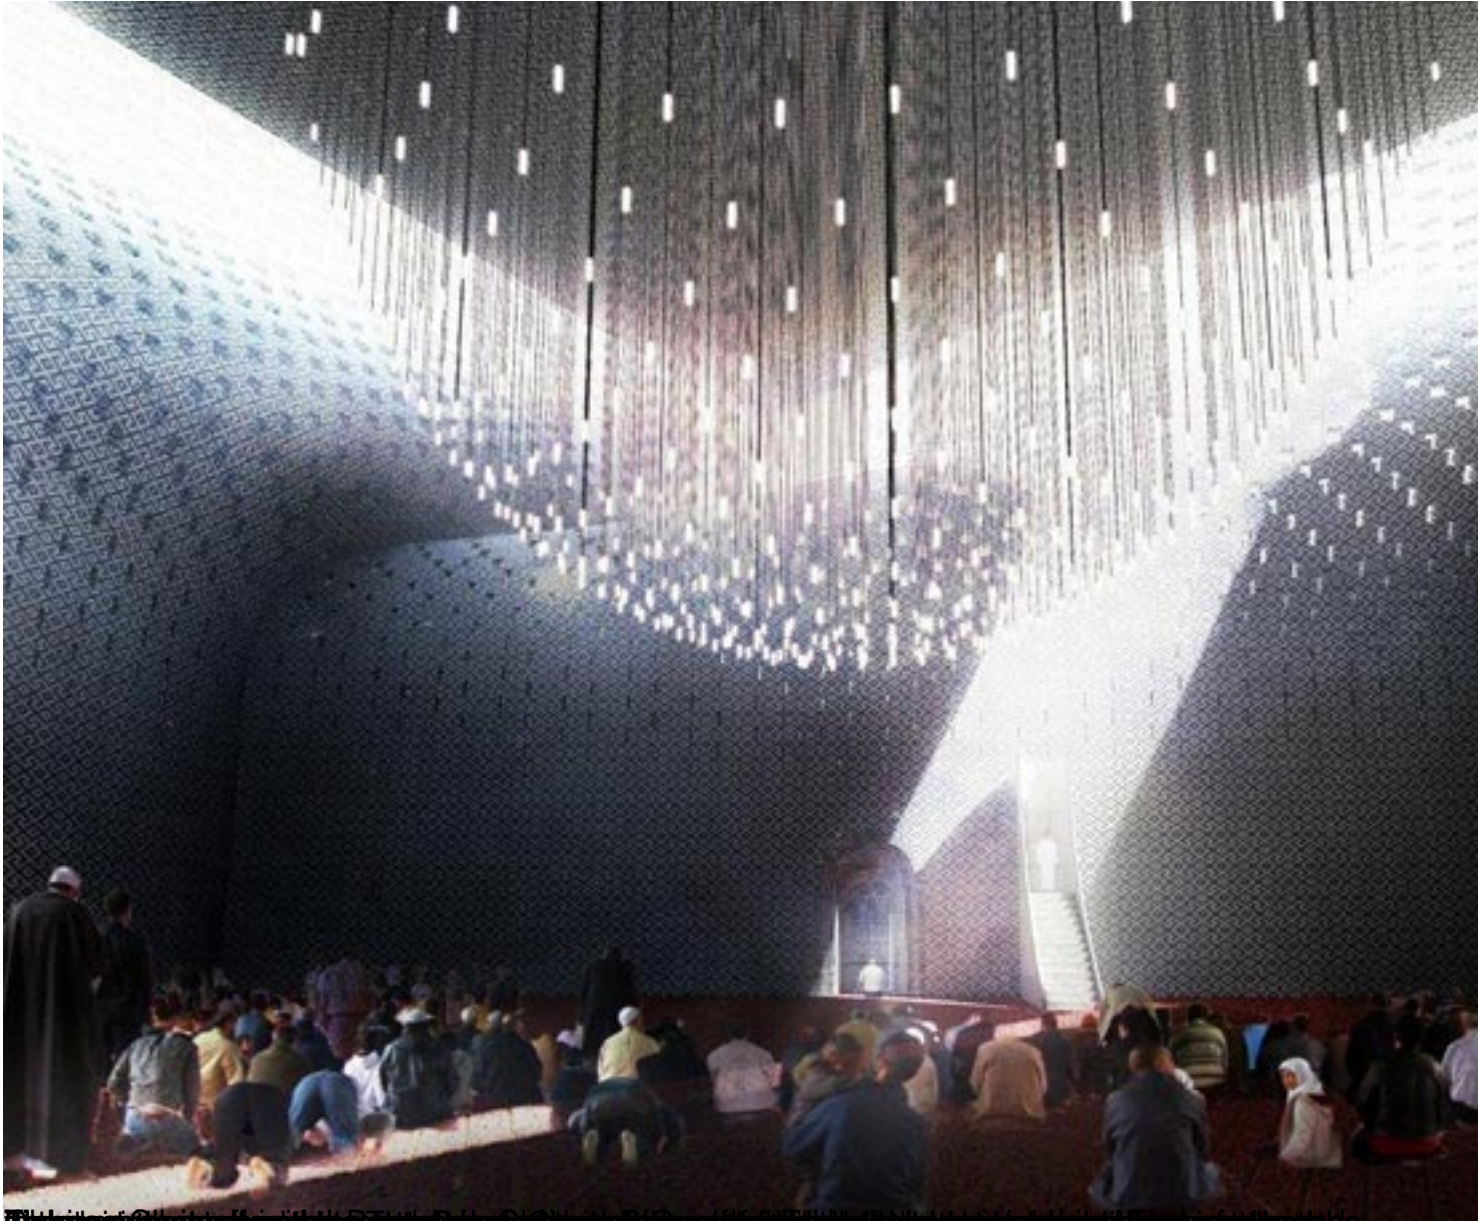

A design consortium including BIG won the international design competition for a new 27.000 m2 cultural complex in Albania, consisting of a Mosque, an Islamic Centre, and a Museum of Religious Harmony.

The capital Tirana is undergoing an urban transformation which includes the restoration and refurbishment of existing buildings, the construction of a series of new public and private urban structures, and the complete reconceptualization of Scanderbeg Square. This important square is the site of the new cultural complex.

Tirana grid

Plaza

Ablution

PHOTO: COURTESY OF BIG ARCHITECTS

© 2011 BIG - Bjarke Ingels Group. All rights reserved. No part of this publication may be reproduced, stored in a retrieval system, or transmitted, in any form or by any means, electronic, mechanical, photocopying, recording, or by any information storage or retrieval system, without the prior written permission of BIG.