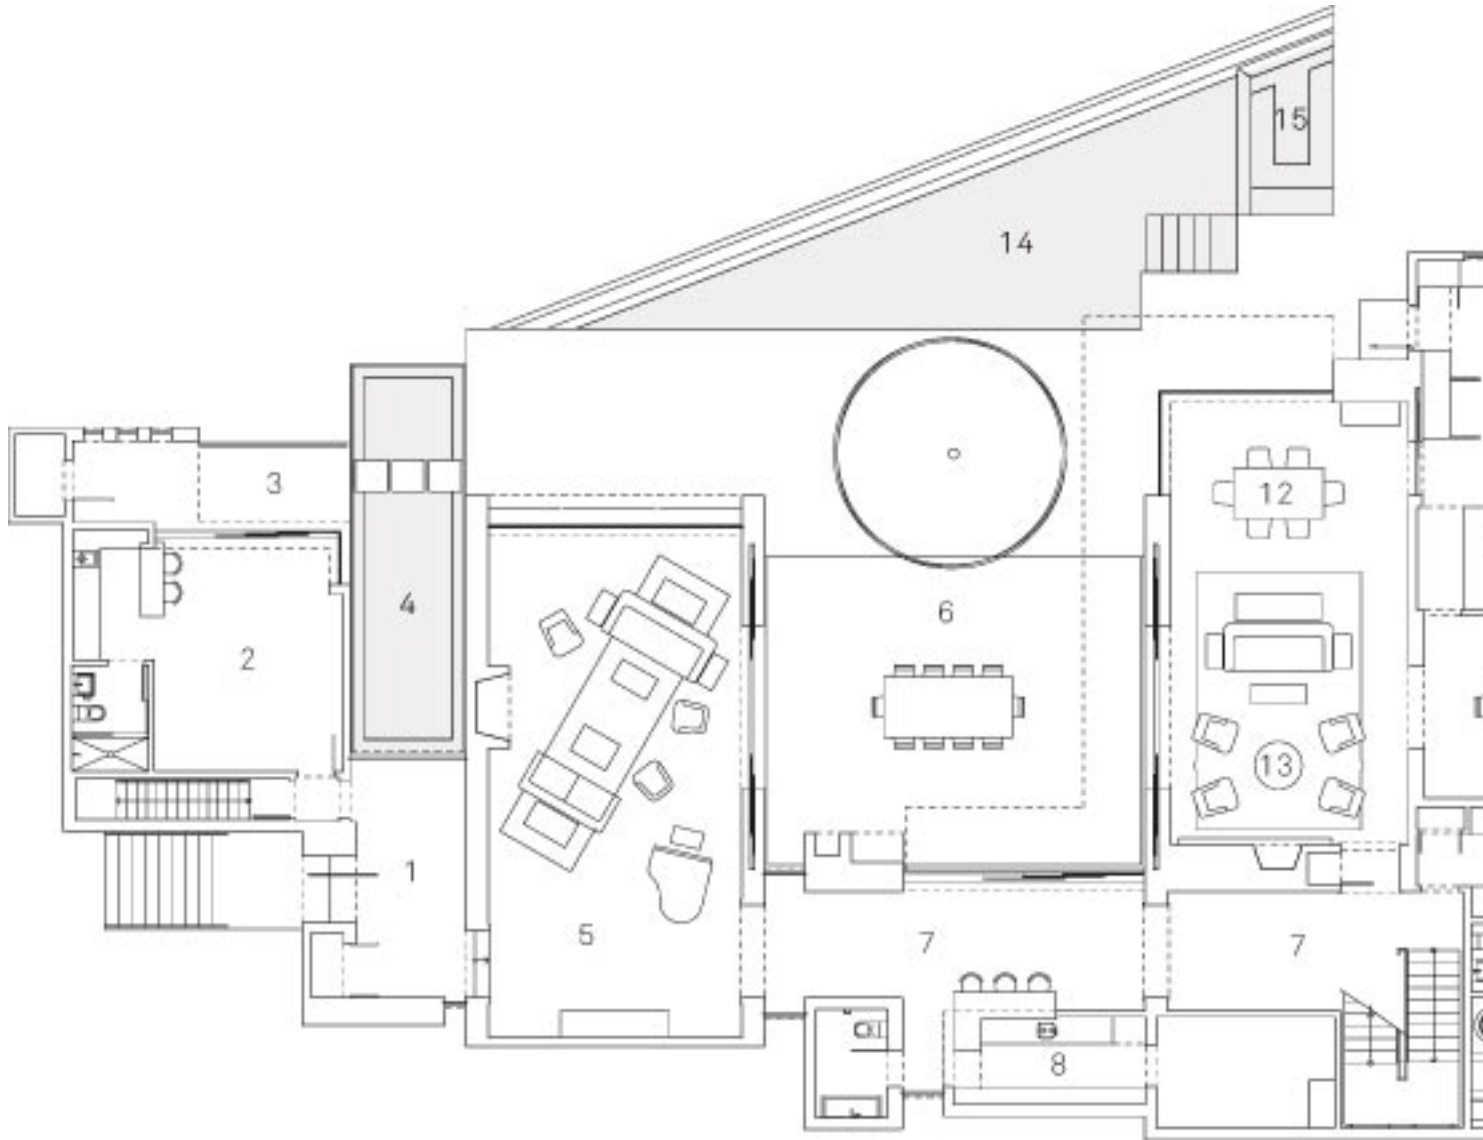

This residence in Bel Air was designed on a site that was formerly occupied by the home that the clients raised their family in. Their intimate knowledge of the location and its sense of place guided the design of the new residence.

{sidebar id=3}

{sidebar id=2}

{sidebar id=1}

REVISION ROOM The client wants to have a room that is a mix of a living area and a dining area. The client wants to have a room that is a mix of a living area and a dining area. The client wants to have a room that is a mix of a living area and a dining area.