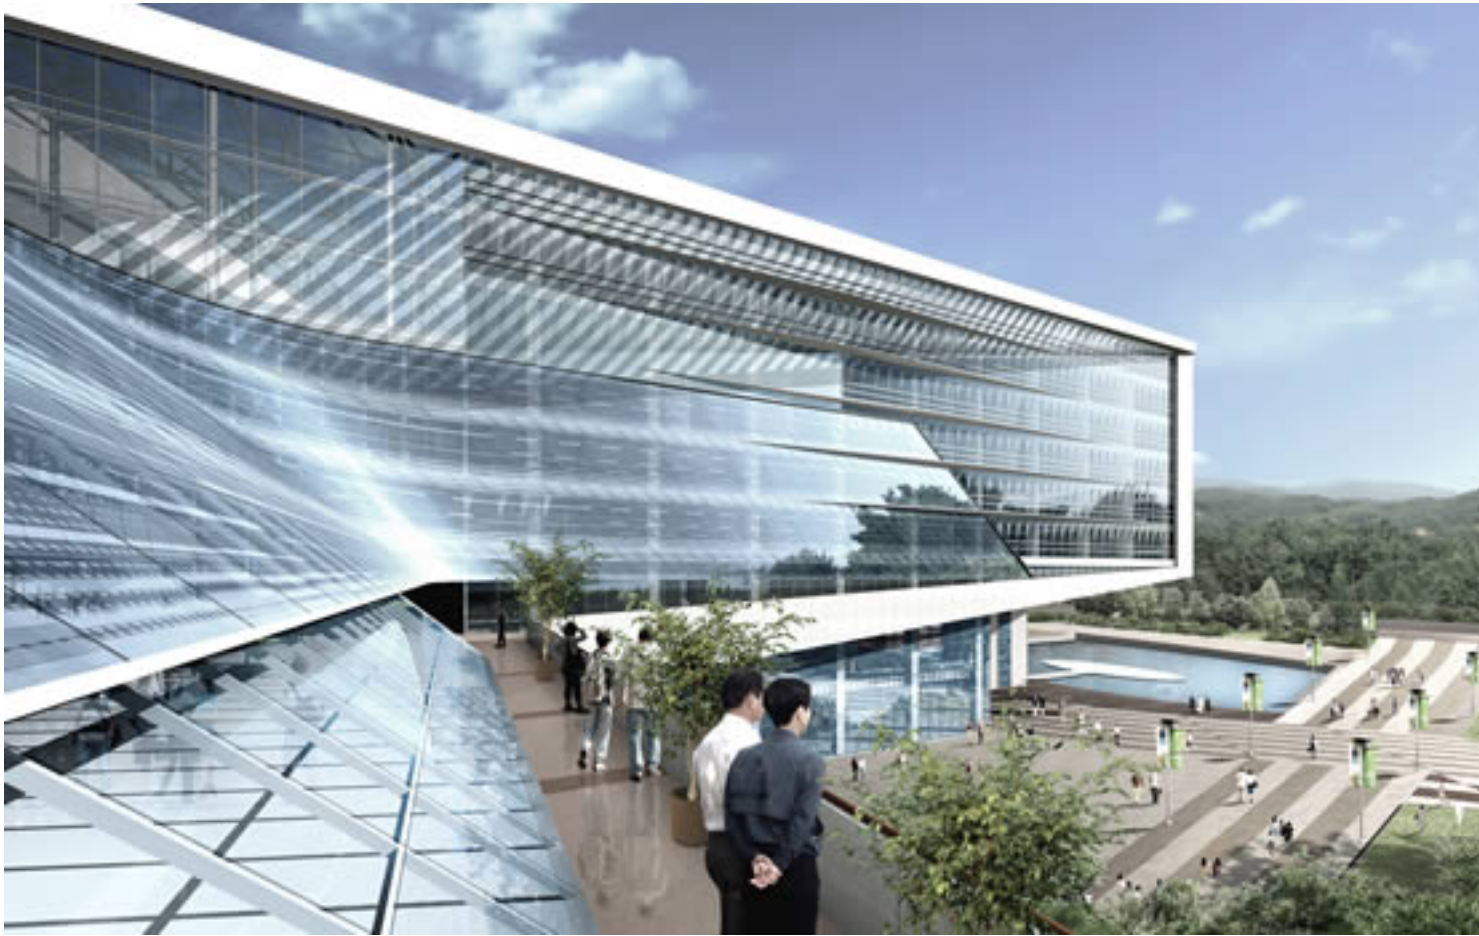

San Francisco based KMD Architects wins international design competition for Seongnam City Hall, Seoul's largest satellite city.

A year and a half after winning the international design competition for the new Seoul City Hall, KMD in association with Samoo Architects and Hyundai has won a second international design competition in Korea, this time for the new Seongnam City Hall near Seoul.

© 2008 KMD Architects. All rights reserved. This document is the property of KMD Architects and is not to be distributed, copied, or reproduced without the written permission of KMD Architects.

Separated by a glass wall, the atrium is a bright, open space that connects the two levels of the building. The atrium is a bright, open space that connects the two levels of the building.