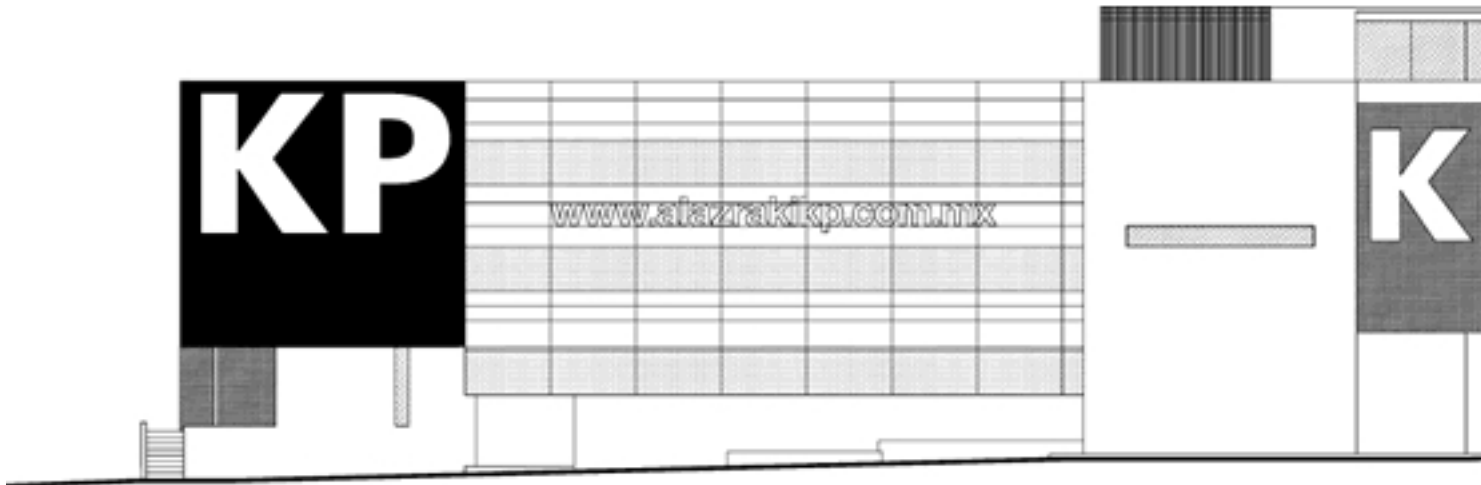

□

The project for the advertising agency Alazraki KP consists of two buildings constructed at different stages. The first one was conceived as a radical intervention of an existing building by transforming its use and image, while respecting the existing structure.

The building is located facing a high speed road that contains a central sidewalk lined with tall trees. Thus the project proposes a new red body housing the lobby that forms a portico framing the 'green' area and that folds itself to announce the agency's logo.

This is a high-quality photograph of a modern office building at night. The building is illuminated from within, creating a bright glow against the dark sky. The architecture is contemporary, with clean lines and large windows. The building is surrounded by a dark, paved area, and some streetlights are visible in the background.