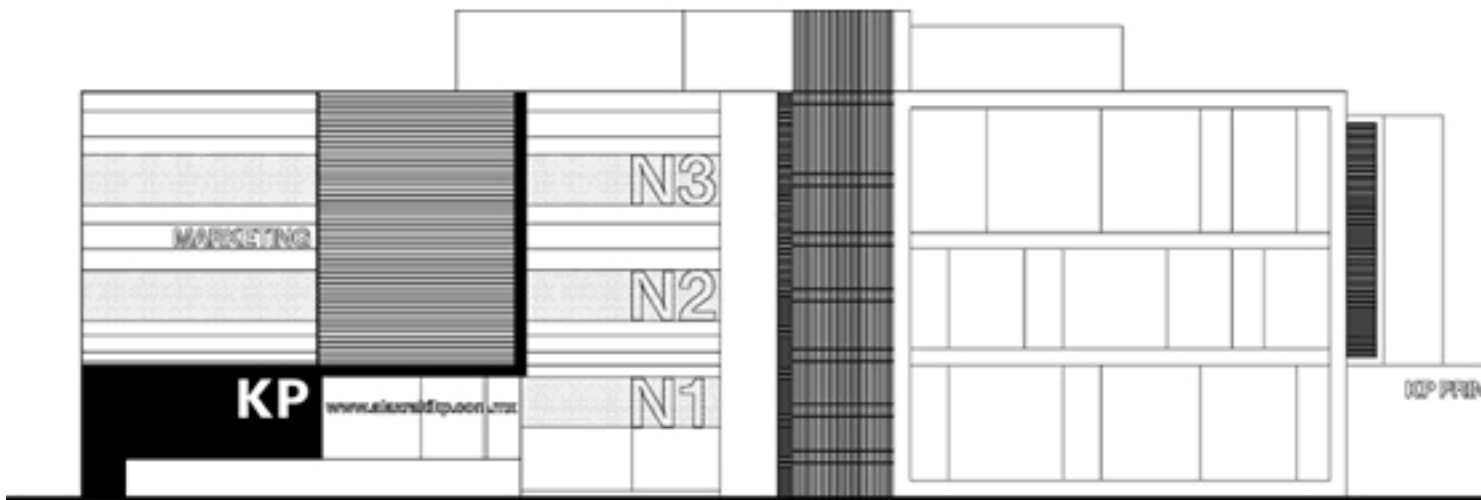

□

The project for the advertising agency Alazraki KP consists of two buildings constructed at different stages. The first one was conceived as a radical intervention of an existing building by transforming its use and image, while respecting the existing structure.

The building is located facing a high speed road that contains a central sidewalk lined with tall trees. Thus the project proposes a new red body housing the lobby that forms a portico framing the 'green' area and that folds itself to announce the agency's logo.

This is a high-quality photograph of a modern office building at night. The building is illuminated from within, creating a bright glow against the dark sky. The architecture is contemporary, with clean lines and large windows. The building is surrounded by a dark, paved area, and some streetlights are visible in the background.