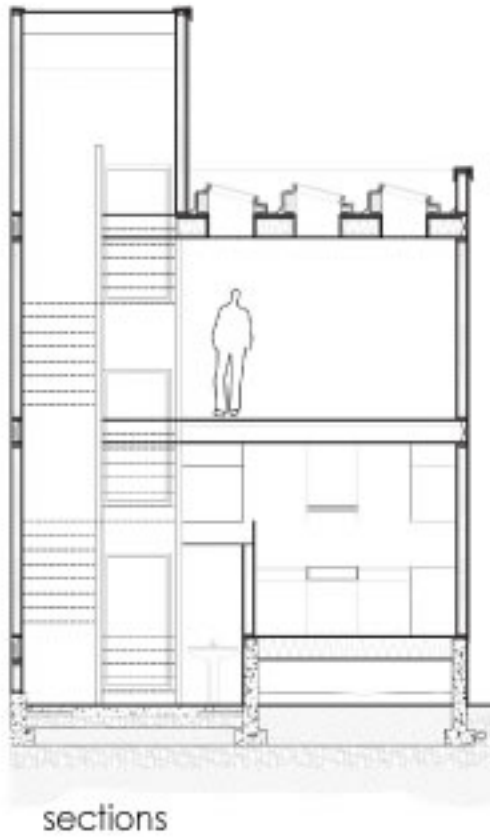

**Located in South Park Seattle Washington, this project by Seattle based Pb Elemental Architecture was completed in May 2008. It includes 3 units total approximating 900 sq ft each.**

The long, thin site of 3720 sq ft consists of 3 homes – one singular home and one duplex in the rear of the site. With an emphasis on height, the homes are unique in design and space planning. □□ While the duplex homes have identical floor plans, the separate home (pictured here) is a tri-level home that differ in space and planning.

High resolution file 870 x 600 pixels, file size 500 kb, original size 85 x 50 pixels and

and the other is a large abstract painting of a face in blue and yellow. The room is bright and airy, with large windows and a high ceiling.