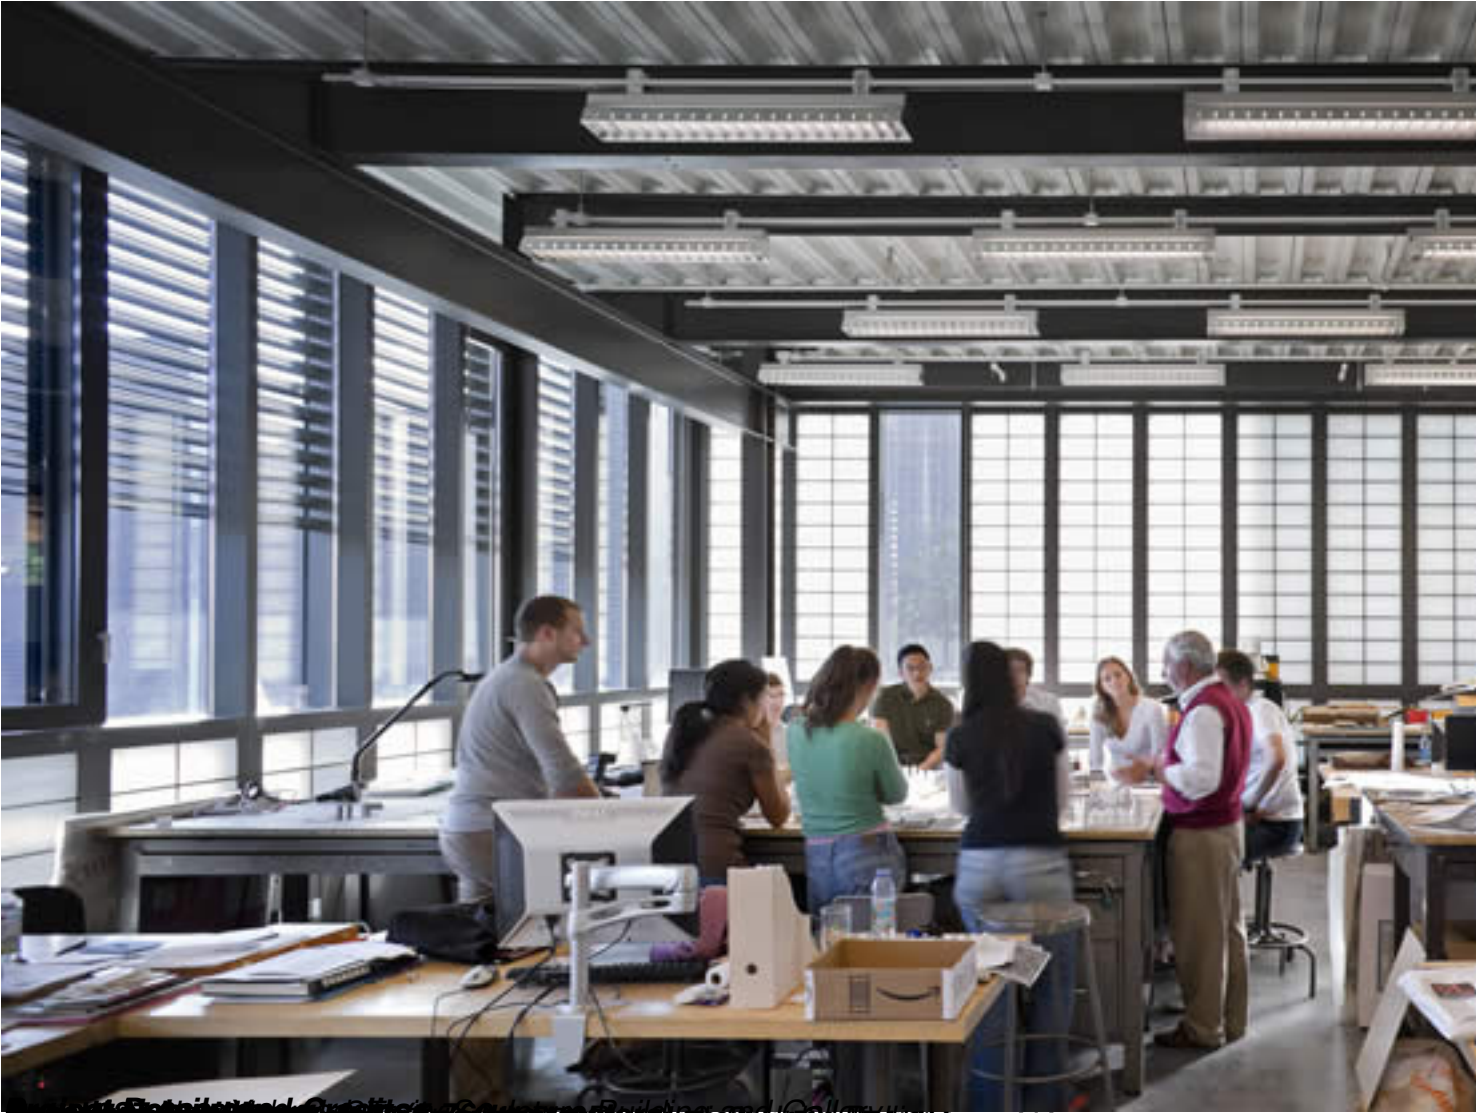

Image credit: Kieran Timberlake Architects, Yale University Sculpture Building and Gallery, New Haven, Connecticut. Photo by AIA,