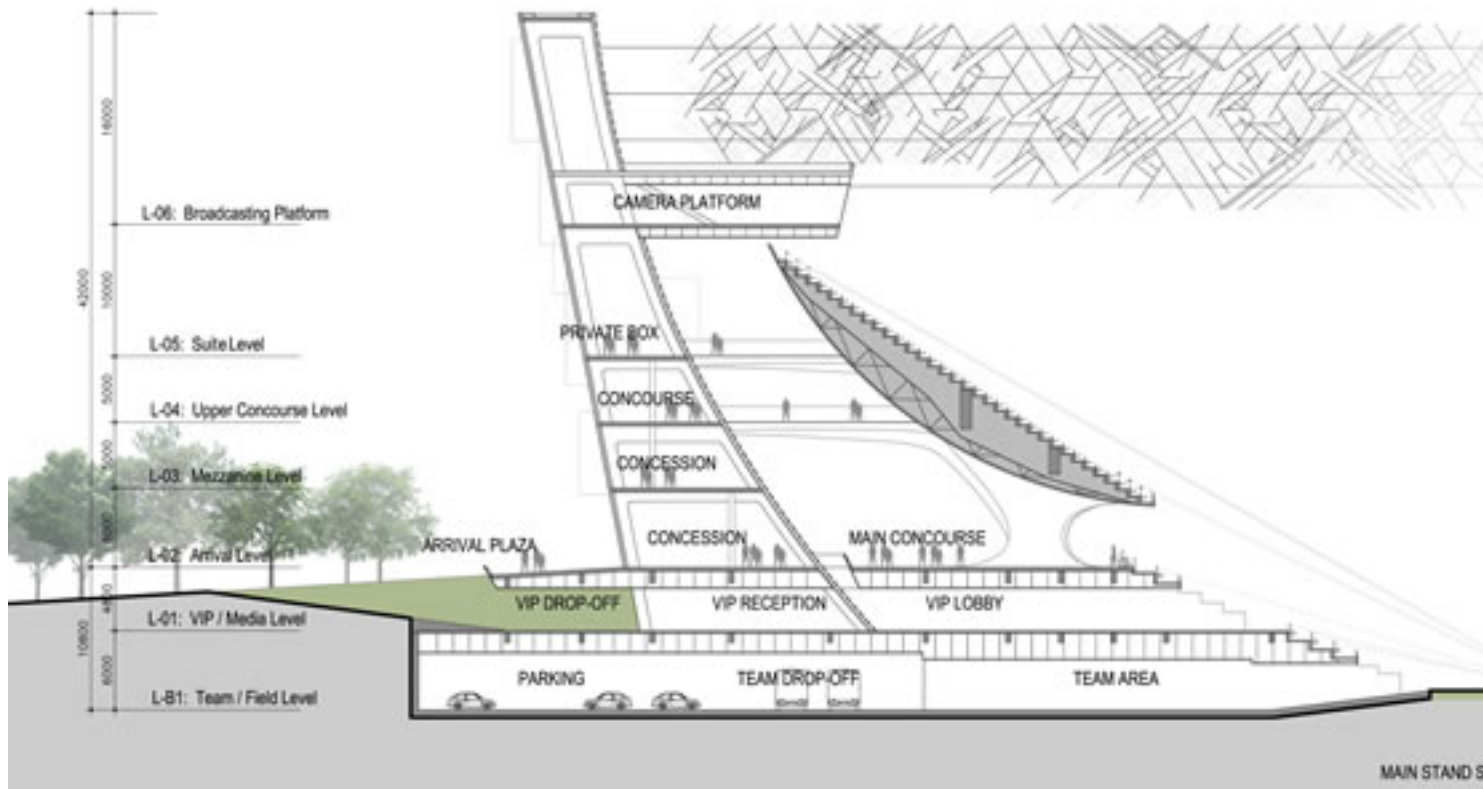

NBBJ's Innovative Proposal for Stadium in Dalian, China

Tuesday, 15 September 2009 07:04 - Last Updated Friday, 18 September 2009 08:15