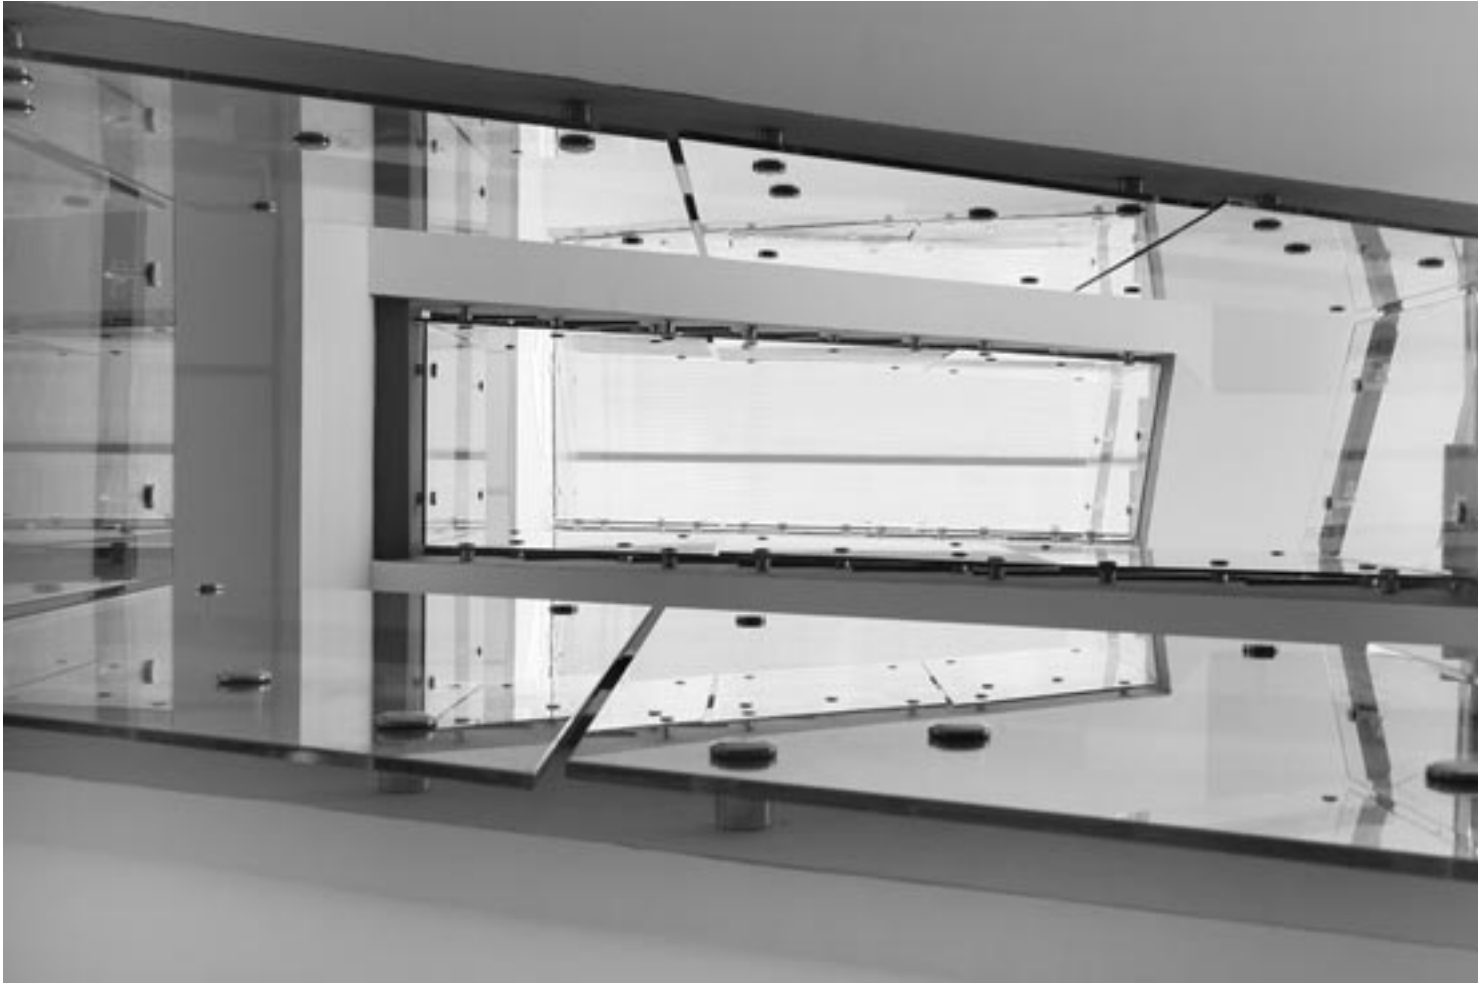

Parasite Studio - San Paolo Bank in Baia Mare, Romania

Written by Andrei Margulescu

Tuesday, 23 February 2010 07:19 - Last Updated Wednesday, 24 February 2010 13:55

Plans and Elevations:

{gallery}Gal/100104{/gallery}

Project details and credits:

Project name: SanPaolo Bank

Location: Baia Mare , Romania

Built area: 785 m2

Architecture: BalthasarH [arh. Boltres Cristian Valentin] Parasite Studio [arh. Wenczel Attila]

Structural Engineering: LBS Plancostruct [ing. Lannert Cristian]

Client: SanPaolo Bank Romania